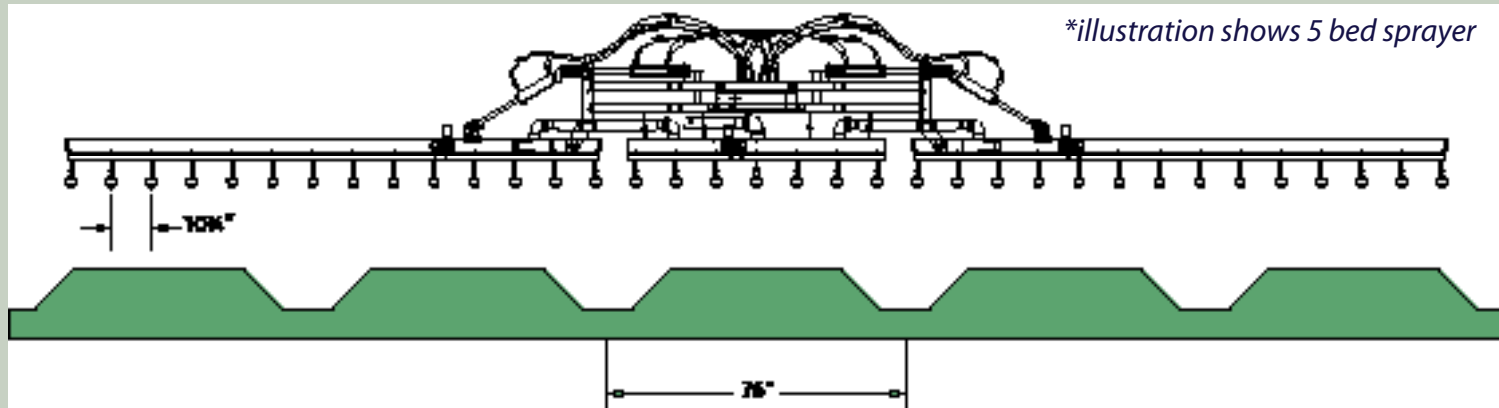

Row Crop Sprayer 350RC

- 30-36 MaxCharge™ nozzles
- 20-30-ft (6-9 m.) booms
- 150-gallon (567.8 L.) tank
- Covers 12 to 25 acres/ tank at 6-12 gal. (23-45 L.) per acres.
- 1545 lbs. (701 kg) dry weight (36 nozzles)
- Quality, heavy-duty construction
- Recommended 75 HP tractor , 65 HP min.