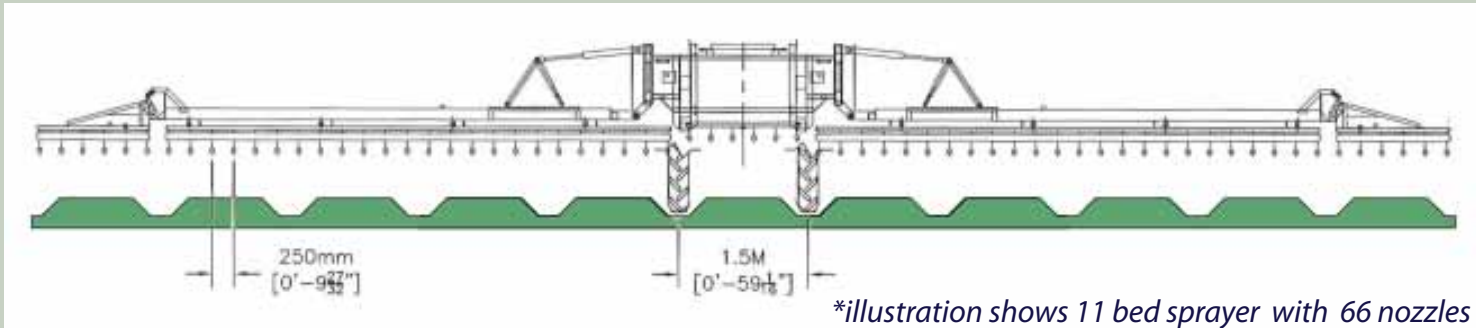

Row Crop Sprayer 450RC

- Covers 12 to 25 acres per tank at 6 to 12 gallons per acre
- 40-72 MaxCharge™ nozzles
- 35 to 60 ft. (10 to 18 m.) reach
- 150 gal. (567.8 L.) tank
- 3050 lbs. (1384 kg.) dry weight (60 nozzles)
- Quality, heavy-duty construction
- Made in U.S.A.
- Requires 75 HP tractor minimum, but preferably 100 HP